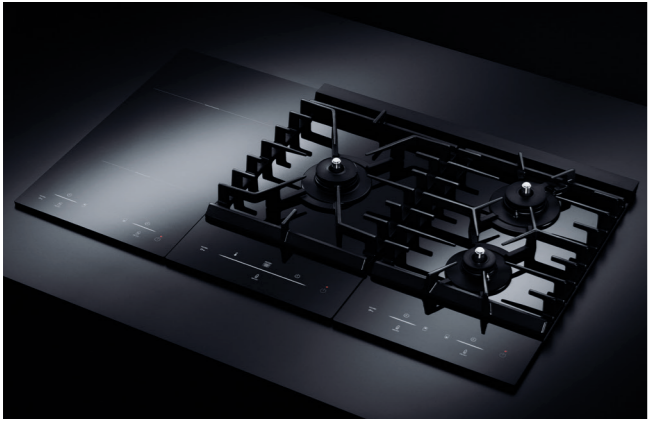

G:101

Gas Hob, IH